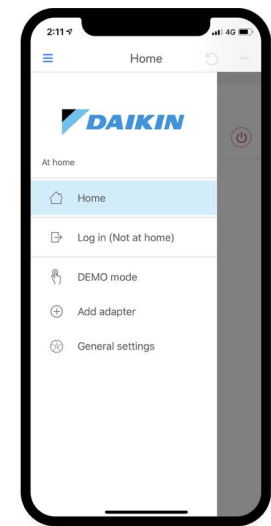

Operation mode

Push notification

On/off Timer

Zone Control

Smart home
With Daikin Airbase your ducted system can now be part of the Google and Amazon home automation ecosystem alongside 3rd party supplied lights, garage doors, security systems etc.

By linking your Airbase account with Google Home or Amazon Alexa, the Daikin ducted system can be operated directly from their companion app or smart speaker.

"Hey Google, turn on the aircon"

Amazon Alexa Enabled
Google Assistant Enabled

Google/Amazon Smart Speaker and Home Automation Ecosystem Purchased Separately

Daikin Airbase

Control at your fingertips

Daikin Airbase puts your ducted system's frequently used functions at your fingertip with an easy-to-use app.

In conjunction with Daikin's BRP15B61 wireless LAN adaptor, the Airbase app lets you use your smartphone or tablet* to operate your air conditioning unit via your in-home Wi-Fi or remotely with an internet connection.

Up to 10 systems** can be conveniently monitored and controlled on the app anywhere, anytime.

Features

FUNCTION	DUCTED/ BULKHEAD WITH NAV EASE	DUCTED WITH ON/OFF ZONE CONTROL	DUCTED WITH LINEAR ZONE CONTROL
Start/stop operation	✓	✓	✓
Temperature setting	✓	✓	✓
Fan speed settings	✓	✓	✗
Mode selection (cool/heat/fan/dry)	✓	✓	✓
Zone on/off	✗	✓	✓
Zone Temperature (±2°C)	✗	✗	✓
24 hour on/off timer	✓	✓	✓
Enter zone names	✗	✓	✓
Error notification	✓	✓	✓
Room temperature display	✓	✓	✓
Filter clean reminder	✓	✓	✓
Push notification (on/off alerts)	✓	✓	✓
Automatic adaptor firmware update	✓	✓	✓
Setup Wizard in app	✓	✓	✓

Three ways to connect

1. Direct connection

For locations without a Wi-Fi network, the app can wirelessly connect directly to a WLAN adaptor equipped air conditioner, when in range.

2. Wi-Fi connection